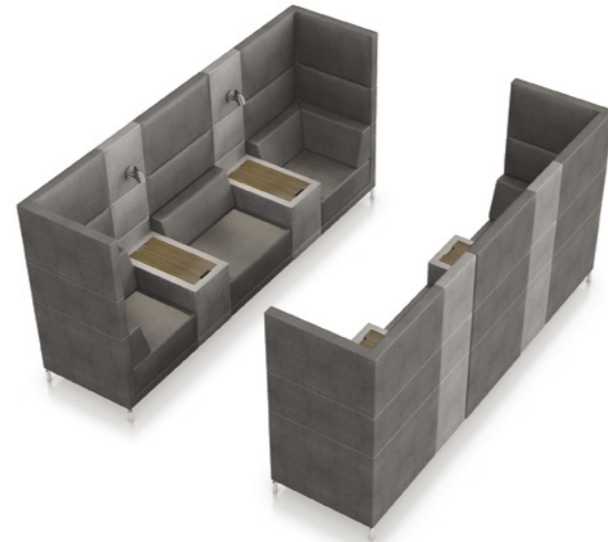

4x Arm Chair + 2x Coffee Box Slim

4x Straight Low + Meeting Table Low

4x Outside Corner Left Low

4x Square + 2x Smart Box + 2x Straight Low + 2x Divider + 2x Light Shade

4x Corner Low + 2x Side Table Low

4x Corner Low + Meeting Table Low + Light Shade

4x Corner High

3x Corner Mid + 3x Square

2x Corner High + Side Table High + Reading Lamp

3x Corner High + 2x Straight High + Free Table

4x Corner High + Side Table High + LCD Mount + 2x Panel High

4x Corner High + 2x Straight High + Side Table High + LCD Mount

4x Corner High + Meeting Table Double High + LCD-mount

4x Corner High + 4x Go Between High + 2 Straight High + 4x Reading Lamp

Meeting Table Single High + LCD Mount
+ 6x Pep! chair (Sledestoel zonder armleggers)