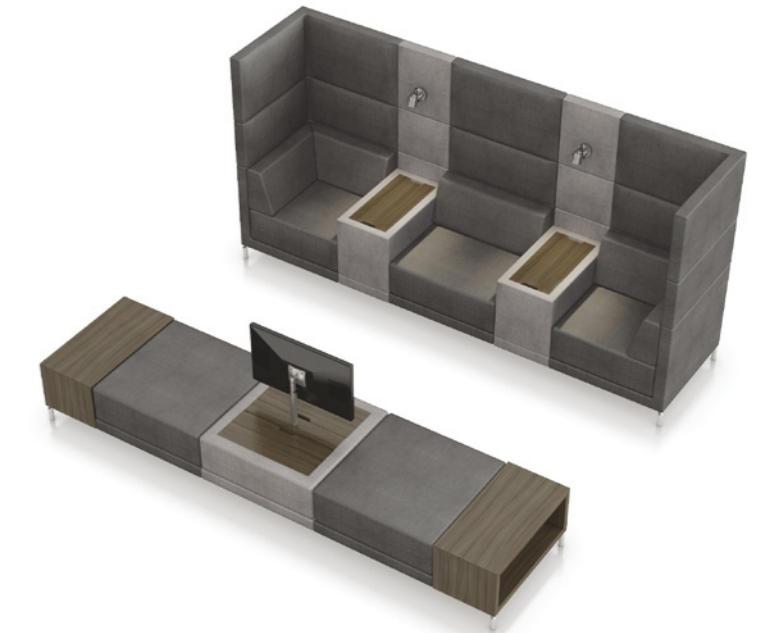

4x Arm Chair + 2x Coffee Box Slim

4x Straight Low + Meeting Table Low

4x Outside Corner Left Low

4x Square + 2x Smart Box + 2x Straight Low + 2x Divider + 2x Light Shade

4x Corner Low + 2x Side Table Low

4x Corner Low + Meeting Table Low + Light Shade

4x Corner High

3x Corner Mid + 3x Square

2x Corner High + Side Table High + Reading Lamp

3x Corner High + 2x Straight High + Free Table

4x Corner High + Side Table High + LCD Mount + 2x Panel High

4x Corner High + 2x Straight High + Side Table High + LCD Mount

4x Corner High + Meeting Table Double High + LCD-mount

4x Corner High + 4x Go Between High + 2 Straight High + 4x Reading Lamp

Meeting Table Single High + LCD Mount
+ 6x Pep! chair (Sledestoel zonder armleggers)

2x Corner High + 2x Go Between High + Straight High + 2x Reading Lamp
Smart Box + Monitorarm (Zoom 100) + 2x Square + 2x Coffee Table Slim

5X STRAIGHT HIGH

5X CORNER HIGH

2X OUTSIDE CORNER RIGHT HIGH

2X GO BETWEEN HIGH