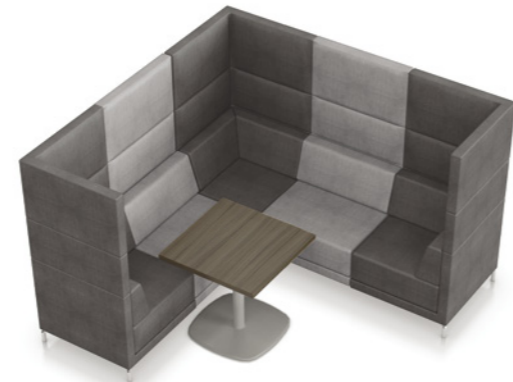

4x Arm Chair + 2x Coffee Box Slim

4x Straight Low + Meeting Table Low

4x Outside Corner Left Low

4x Square + 2x Smart Box + 2x Straight Low + 2x Divider + 2x Light Shade

4x Corner Low + 2x Side Table Low

4x Corner Low + Meeting Table Low + Light Shade

4x Corner High

3x Corner Mid + 3x Square

2x Corner High + Side Table High + Reading Lamp

3x Corner High + 2x Straight High + Free Table

4x Corner High + Side Table High + LCD Mount + 2x Panel High

4x Corner High + 2x Straight High + Side Table High + LCD Mount